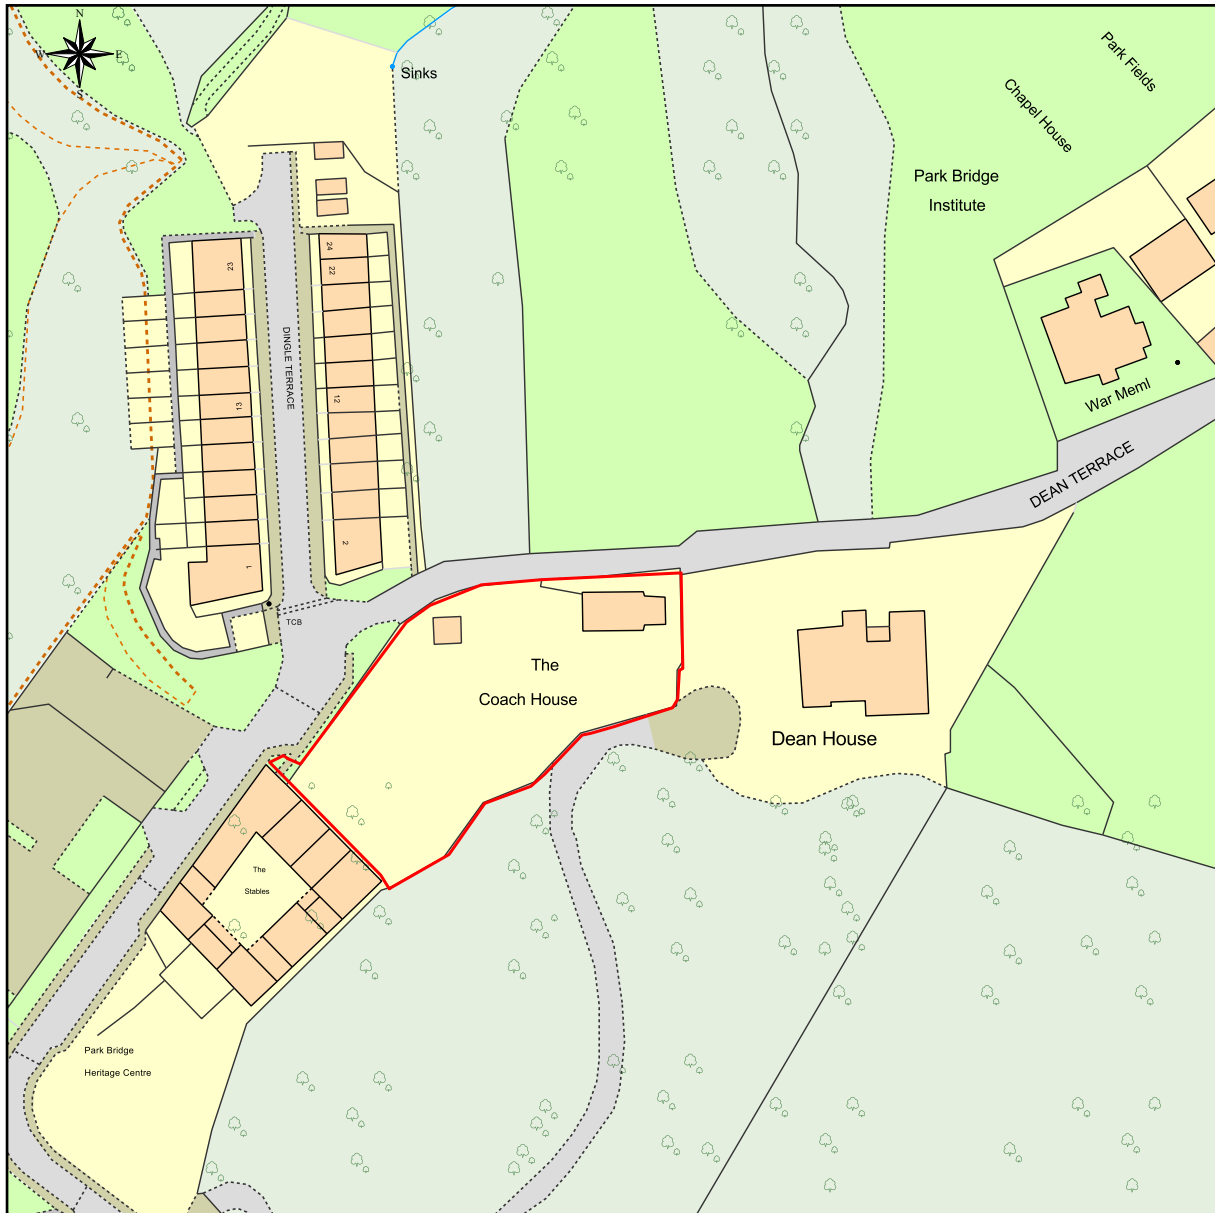

Location Plan of The Coach House, OL68AJ

This Plan includes the following Licensed Data: OS MasterMap Colour PDF Location Plan by the Ordnance Survey National Geographic Database and incorporating surveyed revision available at the date of production. Reproduction in whole or in part is prohibited without the prior permission of Ordnance Survey. The representation of a road, track or path is no evidence of a right of way. The representation of features, as lines is no evidence of a property boundary. © Crown copyright and database rights, 2018. Ordnance Survey 0100031673

0m 20m 40m 60m 80m 100m

Scale: 1:1250, paper size: A4

Coach House, Dean Terrace

plans ahead by emapsite™